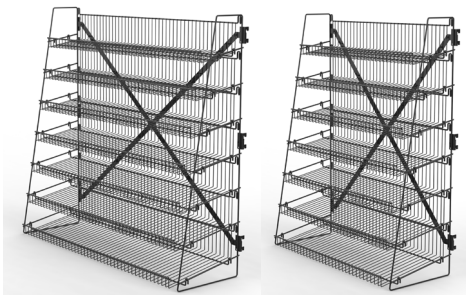

7-Tier Candy Display Rack

Features and Benefits

- ◆ Easy to set up
- ◆ All hardware for assembly included
- ◆ Knocks down and ships flat
- ◆ 7 tiered shelves for product displays
- ◆ Installs directly onto gondola or aisle end caps
- ◆ Lightweight and sturdy

Quick setup display for candy and snack items

A new addition to siffron's convenience store wire frame solutions, the 7-Tier Candy Display Rack is perfect for displaying impulse purchase candy and snack items. The 7-Tier Candy Display Rack is lightweight, durable, and easy to set up. It features seven tiered display shelves for promoting various point-of-purchase convenience items. The 7-Tier Candy Display Rack installs into gondola uprights or aisle end caps.

All hardware required for assembly is included. Minimal tools and mounting components (included) are required. In addition, the 7-Tier Candy Display Rack knocks down and ships flat for easy and convenient shipping and storage.

Specifications

Item No.	Style	Dimensions	Color	Pack
R-KDR-7T36-K	7-tier Candy Display Rack	45" H x 36" W	Black	1
R-KDR-7T48-K	7-tier Candy Display Rack	45" H x 48" W	Black	1

20190321

For more information,
call **800.422.2547**
or visit www.siffron.com